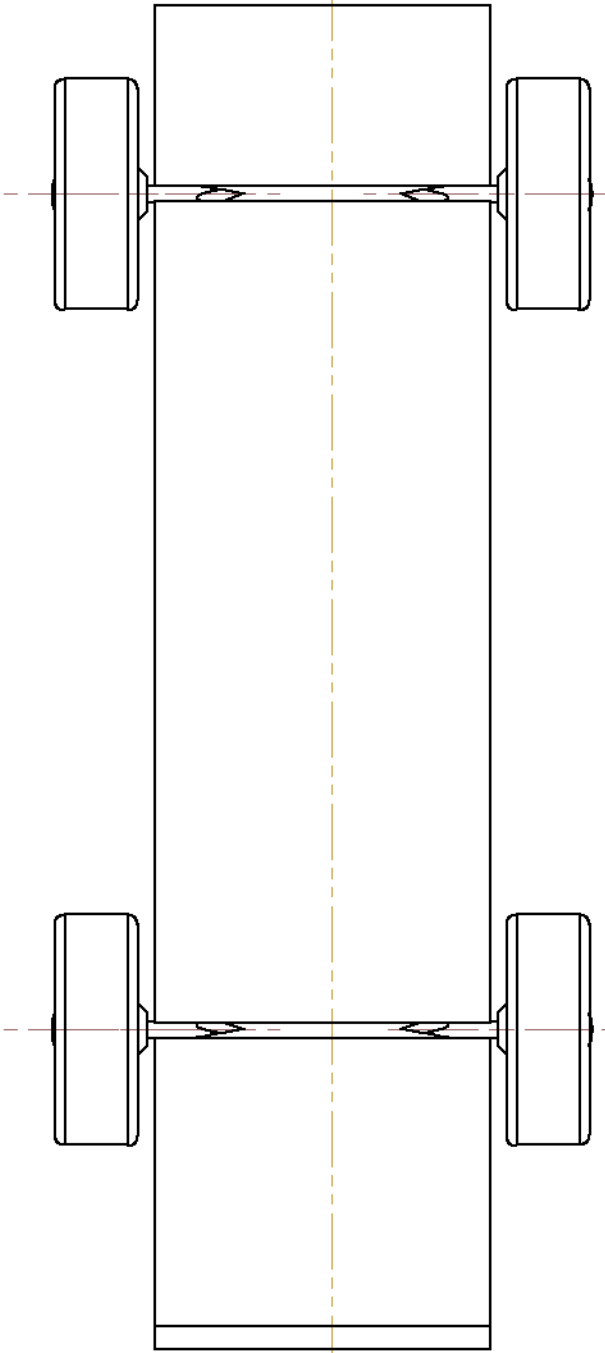

SECTION B-B

FREE ENGINEERED PINEWOOD DERBY PLANS
www.BoysDad.com

SIZE DWG NO.	REV.
A	A
SCALE 1:1	LUTHOR
	SHEET 2 OF 2

(C) COPYRIGHT 2009, BoysDad.com

ALL DIMENSIONS IN INCHES